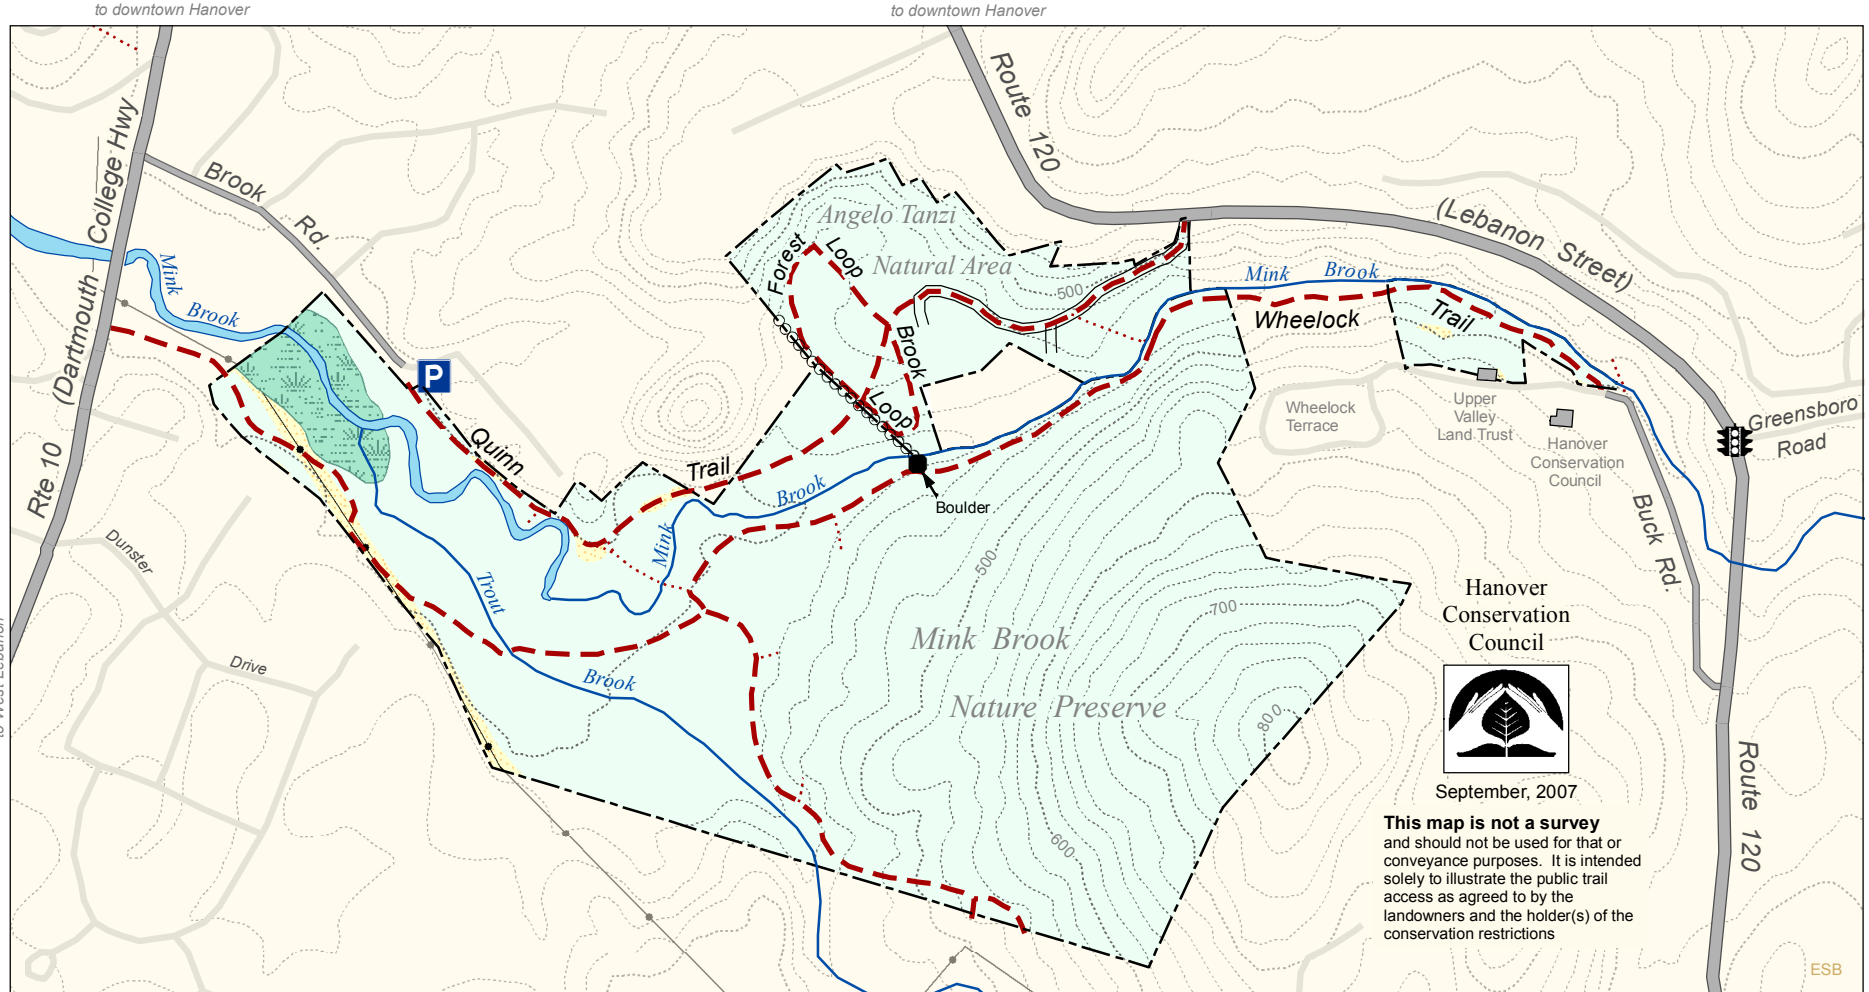

Mink Brook Nature Preserve Trails

Hanover, New Hampshire

Legend

- - - Mink Brook Trails
- · · · · Other Trails
- P Parking
- Property Boundary
- Utility Line
- Stone Wall
- Forest
- Open
- Wetland

Contour interval: 20 ft

Hanover Conservation Council

September, 2007

This map is not a survey and should not be used for that or conveyance purposes. It is intended solely to illustrate the public trail access as agreed to by the landowners and the holder(s) of the conservation restrictions

Directions and Parking

From the Dartmouth College Green follow Route 10 south for 0.5 miles to Brook Road. Turn left onto Brook Road and proceed for 0.1 miles. Parking is available on the right.

ESB